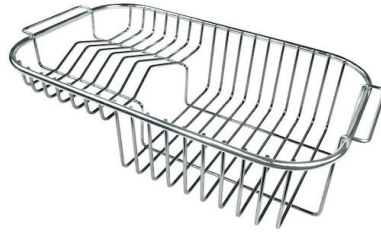

Cestello portapiatti inox
8100 301